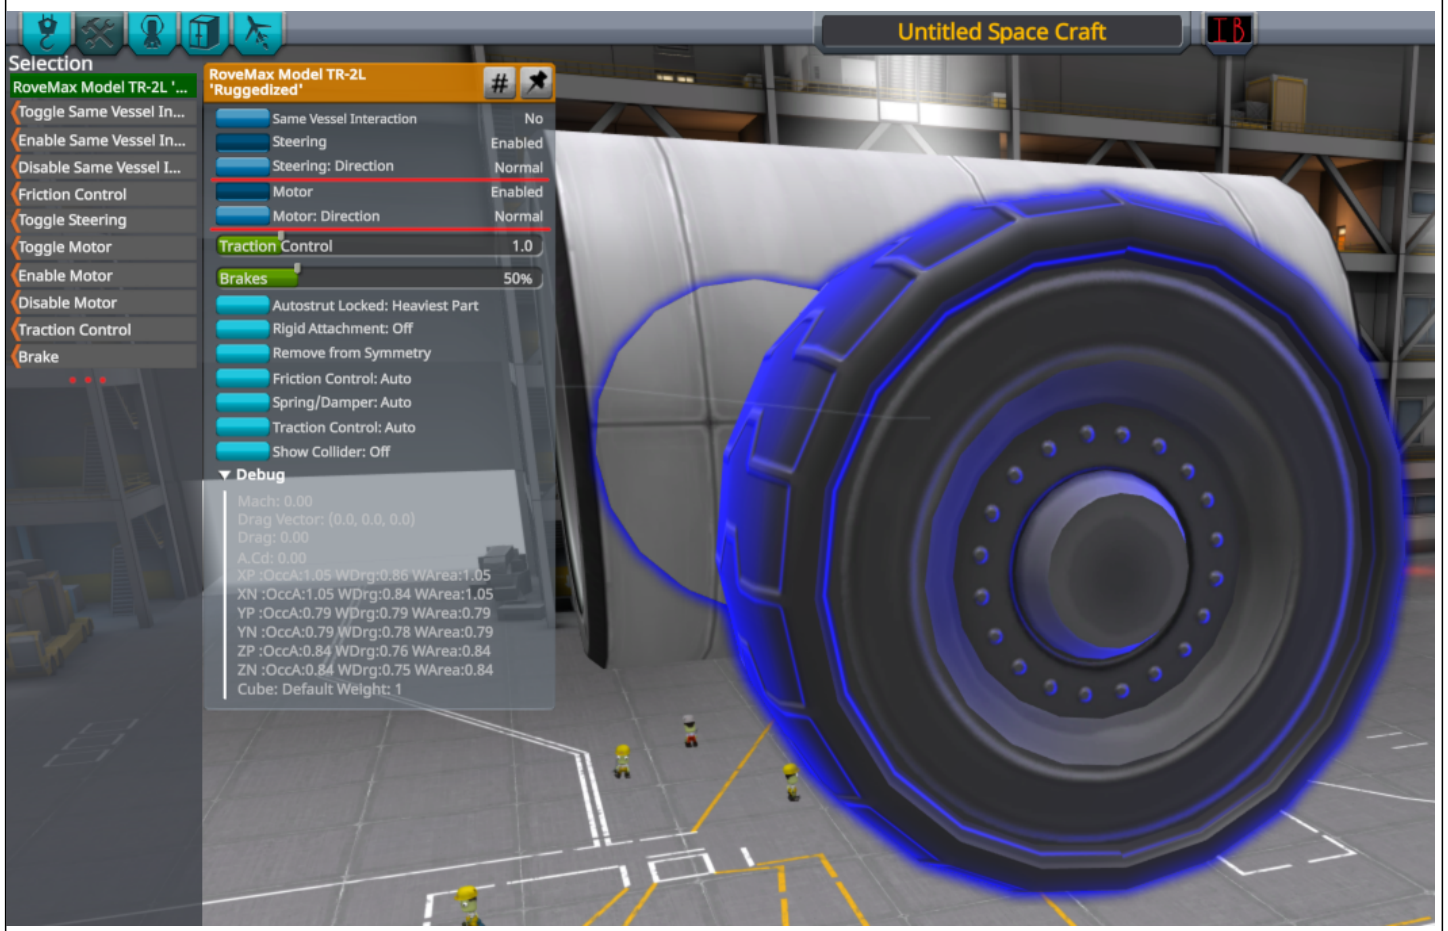

Kerbal Space Program - Feedback #27728

Cannot invert wheel steering and motor directions through action groups

05/21/2021 03:22 PM - IvanBatura

Status:	New		
Severity:	Low		
Assignee:			
Category:	Wheels		
Target version:			
Version:	1.11.2	Language:	English (US)
Platform:	Linux, OSX, PS4, Windows, XboxOne	Mod Related:	No
Expansion:	Core Game, Making History		

Description

Motor direction and steering direction options appear to be missing from action group selection. Affects all wheels.

Files

220200_20210521154311_1_desc.png

727 KB

05/21/2021

IvanBatura